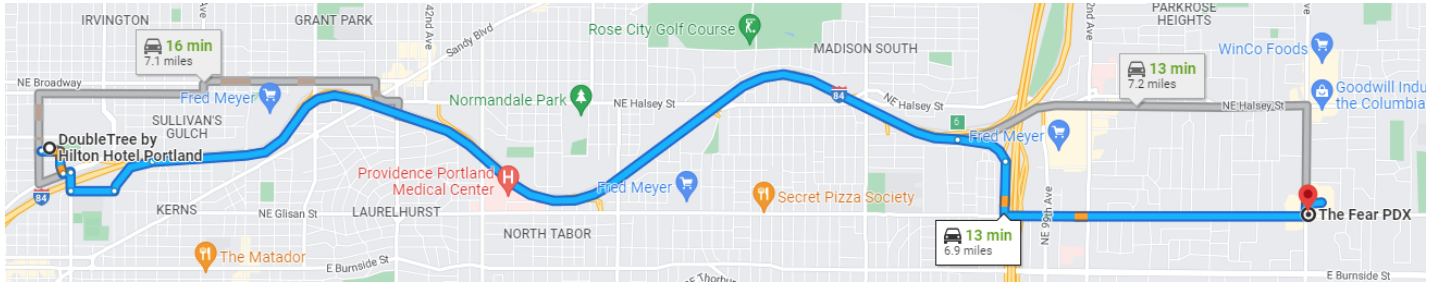

WEST COAST HALLOWEEN CONVENTION

Directions to The Fear PDX

46.1 mi, 55 min

DoubleTree by Hilton Portland

1000 NE Multnomah St, Portland, OR 97232

Get on I-84 E / US-30 E from NE Irving St

(0.7 mi / 4 min)

1. Head east toward NE 11th Ave 456 ft
2. Turn right onto NE 11th Ave 0.1 mi
3. Turn left onto NE Lloyd Blvd 184 ft
4. Turn right onto NE 12th Ave 456 ft
5. Turn left at the 1st cross street onto NE Irving St 0.2 mi
6. Turn left to merge onto I-84 E/US-30 E 0.2 mi

Continue on I-84 E/US-30 E to NE Glisan St. Take exit 6 from I-84 E/US-30 E

(4.6 mi / 5 min)

7. Merge onto I-84 E/US-30 E 4.1 mi
8. Take exit 6 for I-205 S toward Salem 0.3 mi
9. Keep right, follow signs for Glisan St/Stark St 0.2 mi

Follow NE Glisan St to your destination

1.5 mi / 5 min

10. Turn left onto NE Glisan St 1.4 mi
11. Turn left after KFC (on the right) 289 ft
12. Turn right 377 ft

The Fear PDX

12219 NE Glisan St, Portland, OR 97230