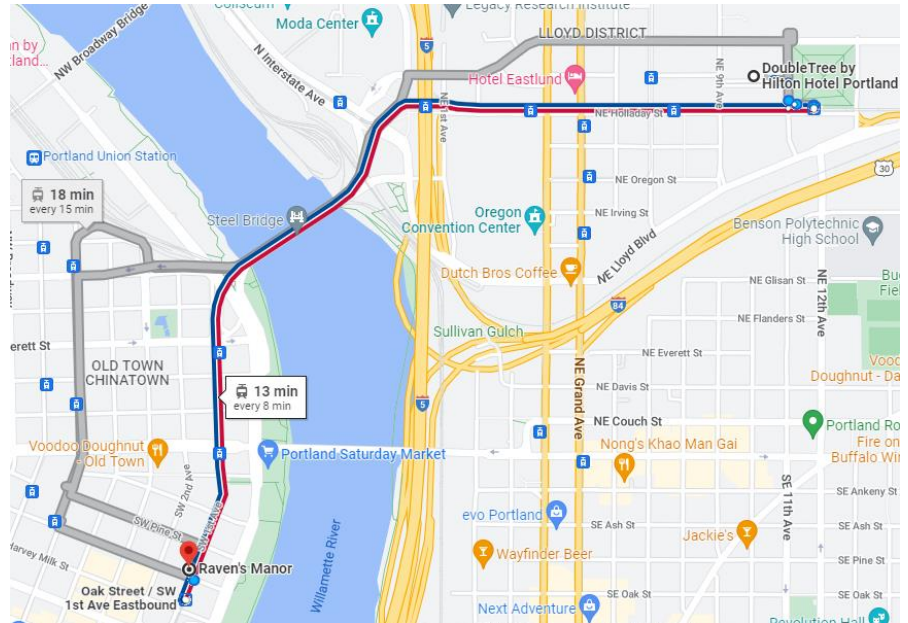

WEST COAST HALLOWEEN CONVENTION

Directions to Raven's Manor via MAX

2 mi, 13 min

DoubleTree by Hilton Hotel Portland
1000 NE Multnomah St, Portland, OR
97232

Walk About 2 min, 0.1 mi

Lloyd Center/NE 11th Ave

Light rail MAX Red/Blue Line

11 min (6 stops) Stop ID: 8374

Oak Street / SW 1st Ave Eastbound

Walk About 1 min, 82 ft

Raven's Manor

235 SW 1st Ave, Portland, OR 97204

WEST COAST HALLOWEEN CONVENTION

Driving Directions to Raven's Manor

1.9 mi, 8 min

DoubleTree by Hilton Portland

1000 NE Multnomah St, Portland, OR 97232

Take NE 9th Ave to NE Lloyd Blvd 2 min

(0.2 mi)

1. Head west toward NE 9th Ave 413 ft
2. Turn left onto NE 9th Ave 0.2 mi

Turn right onto NW 2nd Ave

51 s (0.1 mi)

8. Follow Pacific Hwy W to SW Ash St 2 min (0.4 mi)
9. Turn right onto NW Everett St/Pacific Hwy W 243 ft
10. Keep right to stay on NW Everett St/Pacific Hwy W
11. Continue to follow Pacific Hwy W 0.3 mi